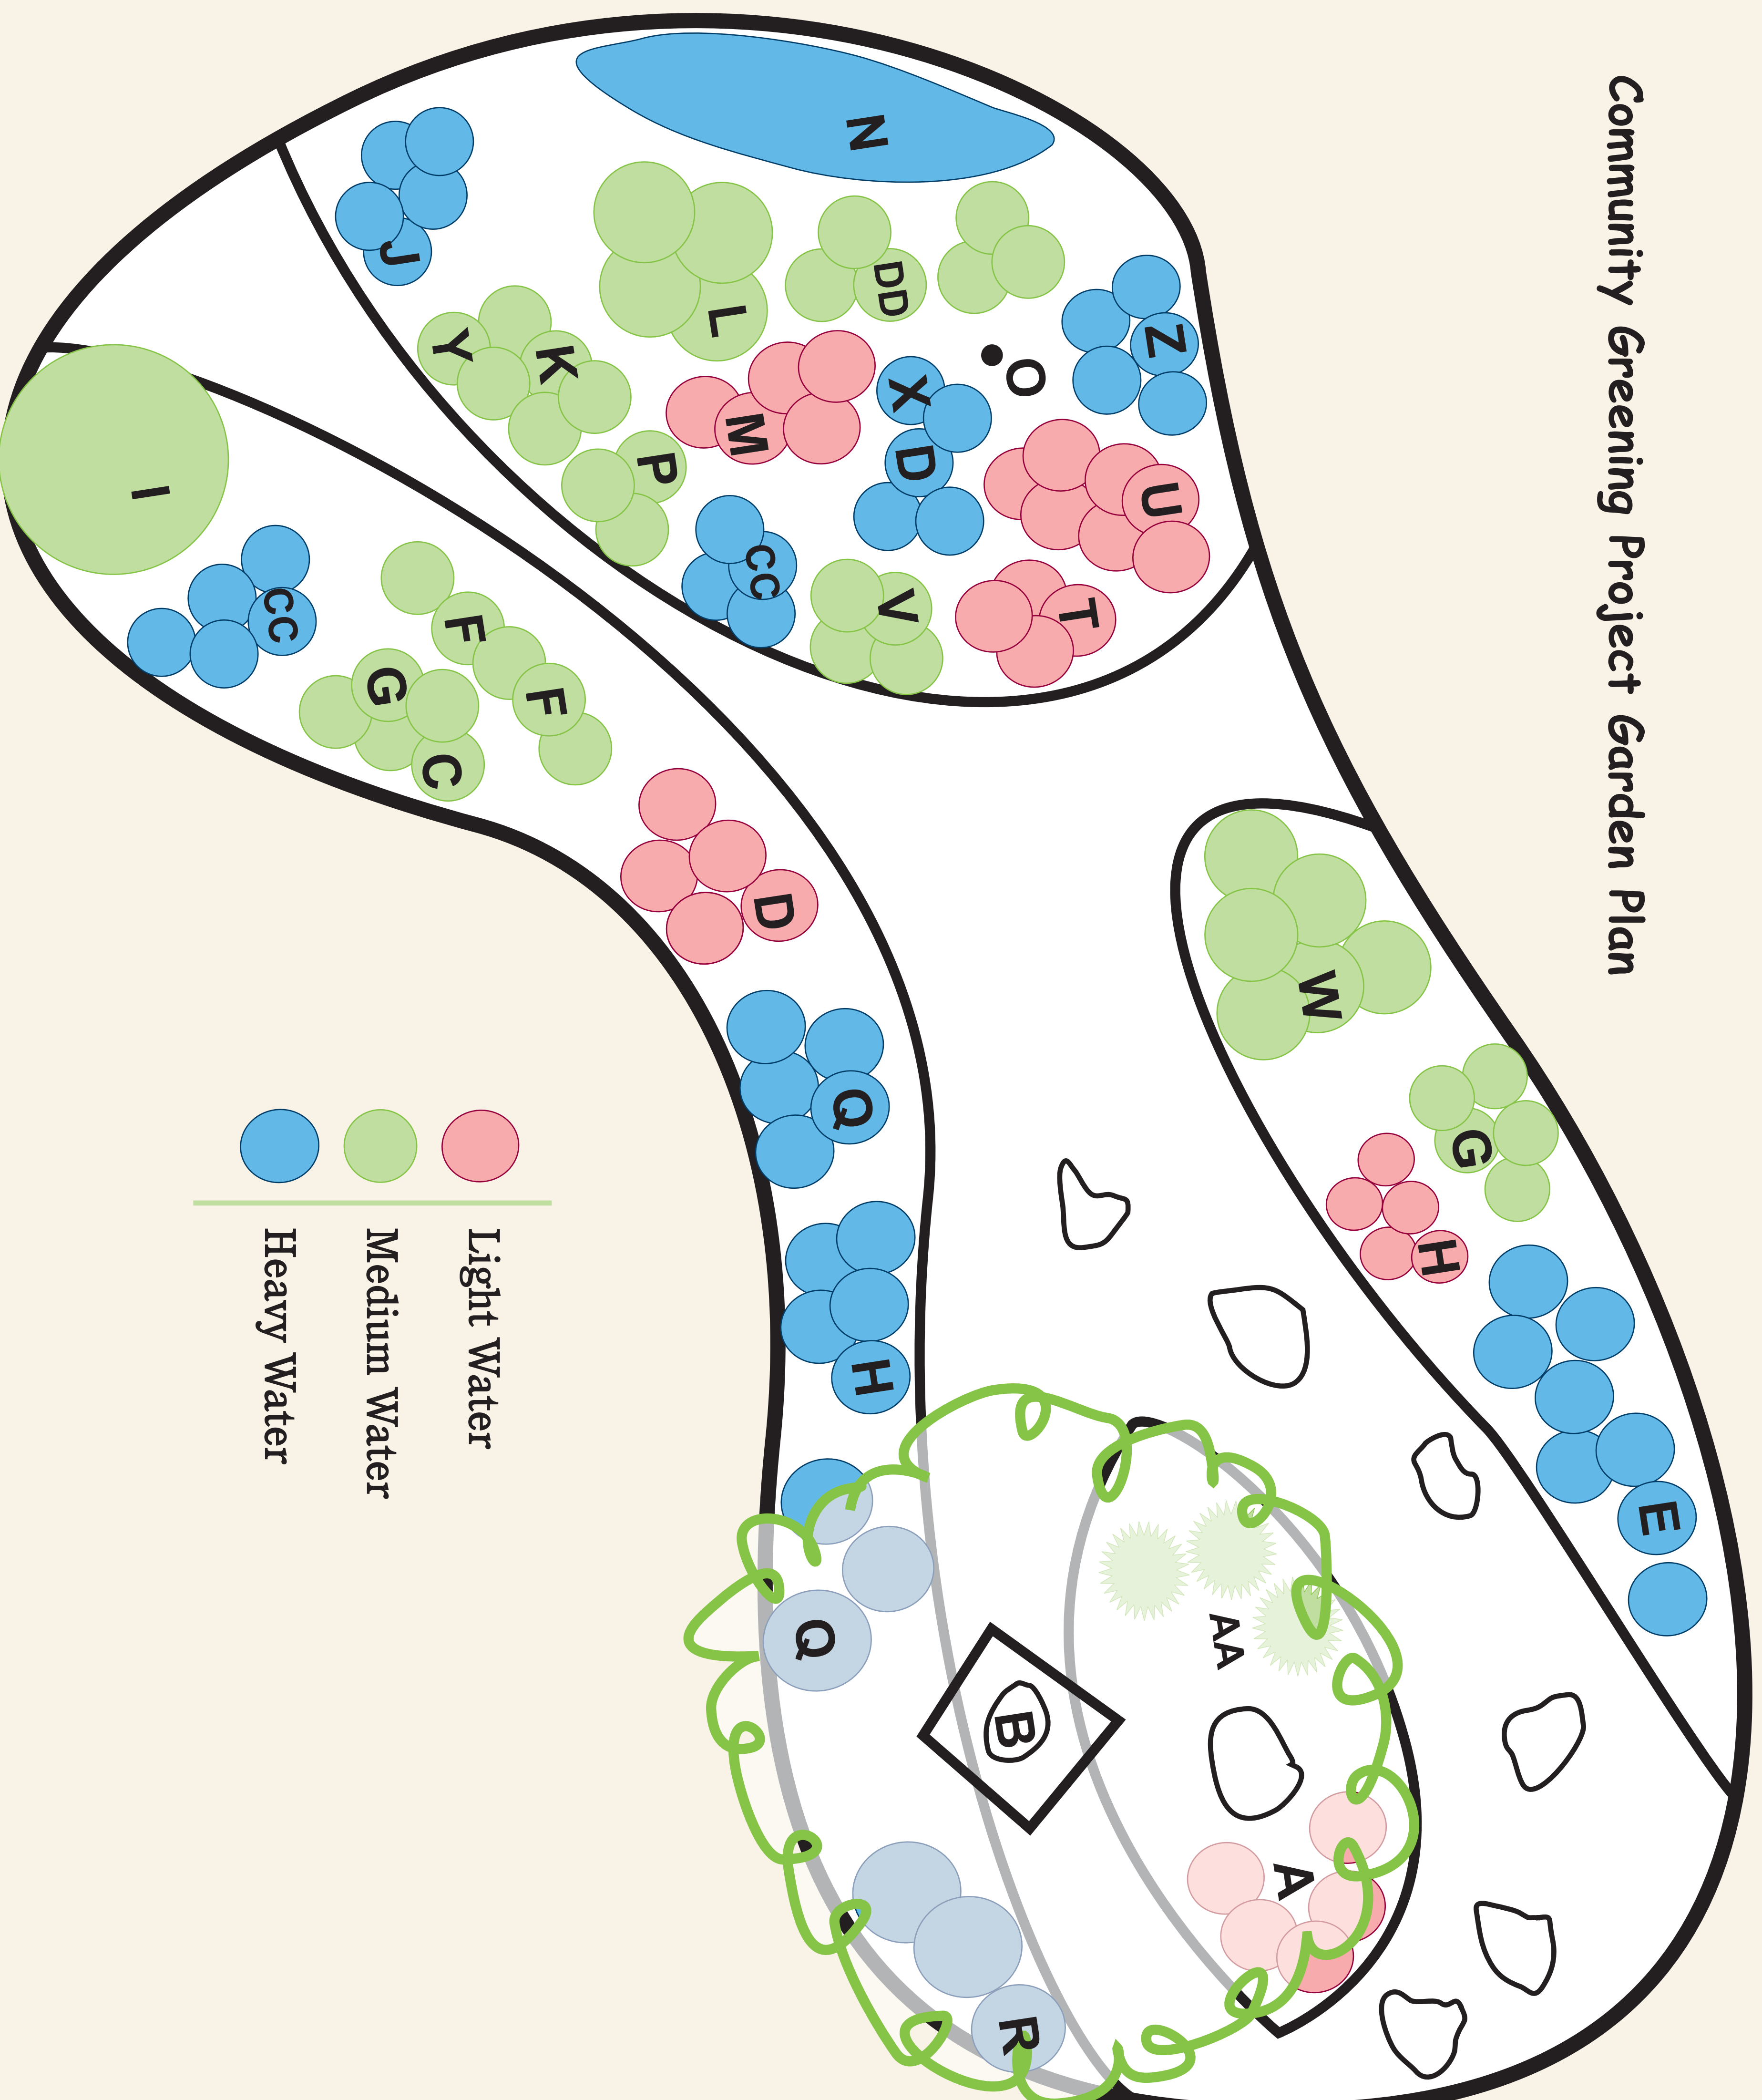

MANOR PARK PUBLIC SCHOOL

Community Greening Project Garden Plan

Location	Common Name	Botanical Name
A	Pearly Everlasting	Anaphalis margaritacea
B	Maple	Acer
C	Plantain Lily	Hosta guaiacole
D	New England Aster	Aster novae-angliae
E	Calico Aster	Aster lateriflorus
F	Foxglove Penstemon	Penstemon digitalis
G	Hairy Beardtongue	Penstemon hirsutus
H	Smaller Pussy Toes	Antennaria neodoica
I	Dwarf Korean Lilac	Syringa meyeri 'Palibin'
J	Fringed Aster	Aster ciliolatus
K	Stella D'oro Daylily	Hemerocallis 'Stella De Oro'
L	Gold Mound Spirea	Spirea x bumalda 'Gold Mound
M	Always Afternoon Daylily	Hemerocallis 'Always Afternoon'
N	Bluets	Houstonia caerulea
O	Autumn Brilliance' Serviceberry	Amelanchier x grandiflora 'Autumn Brilliance'
P	Corel Bells 'Silver Scrolls'	Henchera 'Silver Scrolls'
Q	Panicled Aster	Aster simplex
R	Hosta	Hosta
S	Purple Cone Flower	Echinacea magnus
T	Prairie Smoke	Geum triflorum
U	Moonbeam Tickseed	Coreopsis verticillata 'Moonbeam'
V	Beebalm	Monarda fistulosa
W	Obedient Plant	Physostegia virginica
X	Foxglove Penstemon	Penstemon digitalis
Y	Stella D'oro Daylily	Hemerocallis 'Stella D'oro'
Z	Panicled Aster	Aster simplex
AA	Stephanandra	Stephanandra incisa 'crispa'
BB	Fringed Aster	Aster ciliolatus
CC	Canadian Columbine	Aquilegia canadensis
DD	Helenium	Helenium

BRAEMAR STREET